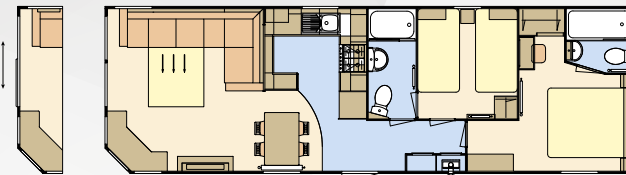

Uniquely, the Heritage is available with 3ft single and 5ft double beds and two en-suite bath/shower rooms.

Model illustrated 38 x 12-2 bedroom with optional integrated microwave. Duvets, pillows, bedrunner, TV, DVD player, and all other ornaments are for display only.

Front door option

38 x 12 - 2 bedroom 6 berth

Front door option

39 x 12 - 3 bedroom 8 berth

Single bed option

Standard Feature Highlights

- Fixed L-shaped seating complete with scatter cushions
- Sun tube in main shower room
- Free standing table and chairs
- Pull out bed to lounge
- Integrated oven and grill with 4 ring hob and electric ignition
- Recirculating electric cooker extractor hood
- 2 en-suite bath/shower rooms in the 38 x 12 2 bed model
- Overbed reading lights
- Bath in the 38 x 12 2 bed model
- Extractor fan to main bathroom/shower room
- Integrated fridge freezer
- Glass fronted electric lounge fire