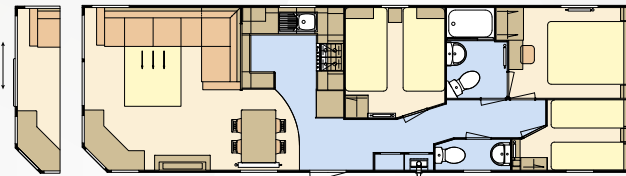

Uniquely, the Heritage is available with 3ft single and 5ft double beds and two en-suite bath/shower rooms.

Model illustrated 38 x 12-2 bedroom with optional integrated microwave. Duvets, pillows, bedrunner, TV, DVD player, and all other ornaments are for display only.

Front door option

38 x 12 - 2 bedroom 6 berth

Front door option

39 x 12 - 3 bedroom 8 berth

Single bed option

Standard Feature Highlights

- Fixed L-shaped seating complete with scatter cushions
- Sun tube in main shower room
- Free standing table and chairs
- Pull out bed to lounge
- Integrated oven and grill with 4 ring hob and electric ignition
- Recirculating electric cooker extractor hood
- 2 en-suite bath/shower rooms in the 38 x 12 2 bed model
- Overbed reading lights
- Bath in the 38 x 12 2 bed model
- Extractor fan to main bathroom/shower room
- Integrated fridge freezer
- Glass fronted electric lounge fire